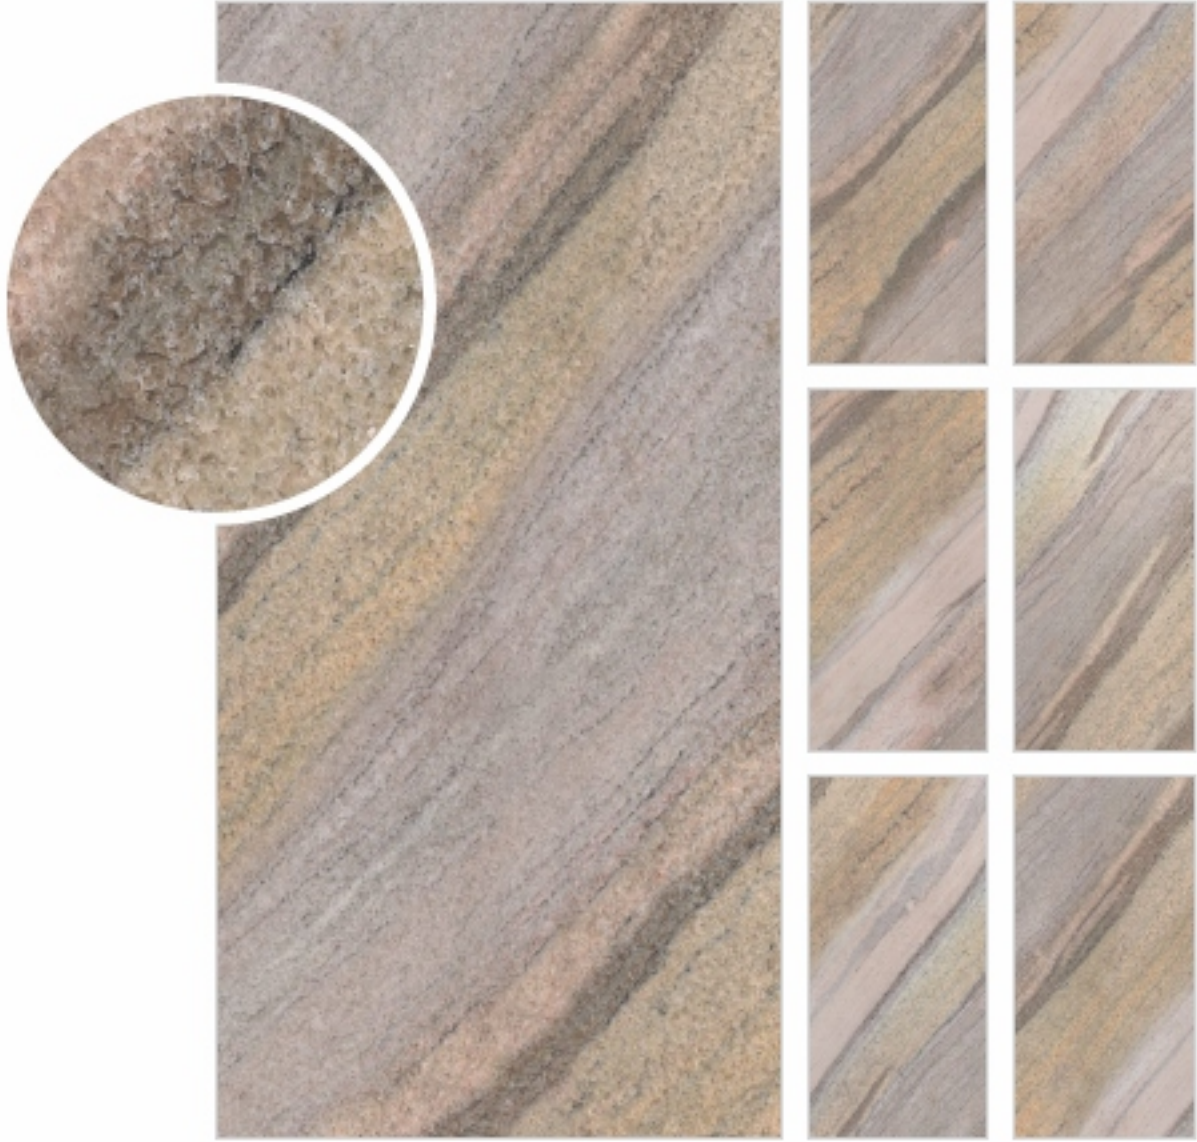

Random - 06

Wall - IS ASTER FUSION

IS ASTER FUSION

60x120cm

Finish - iShape

Thickness - 9mm

Random - 08

Floor - IS PRADA GOLD