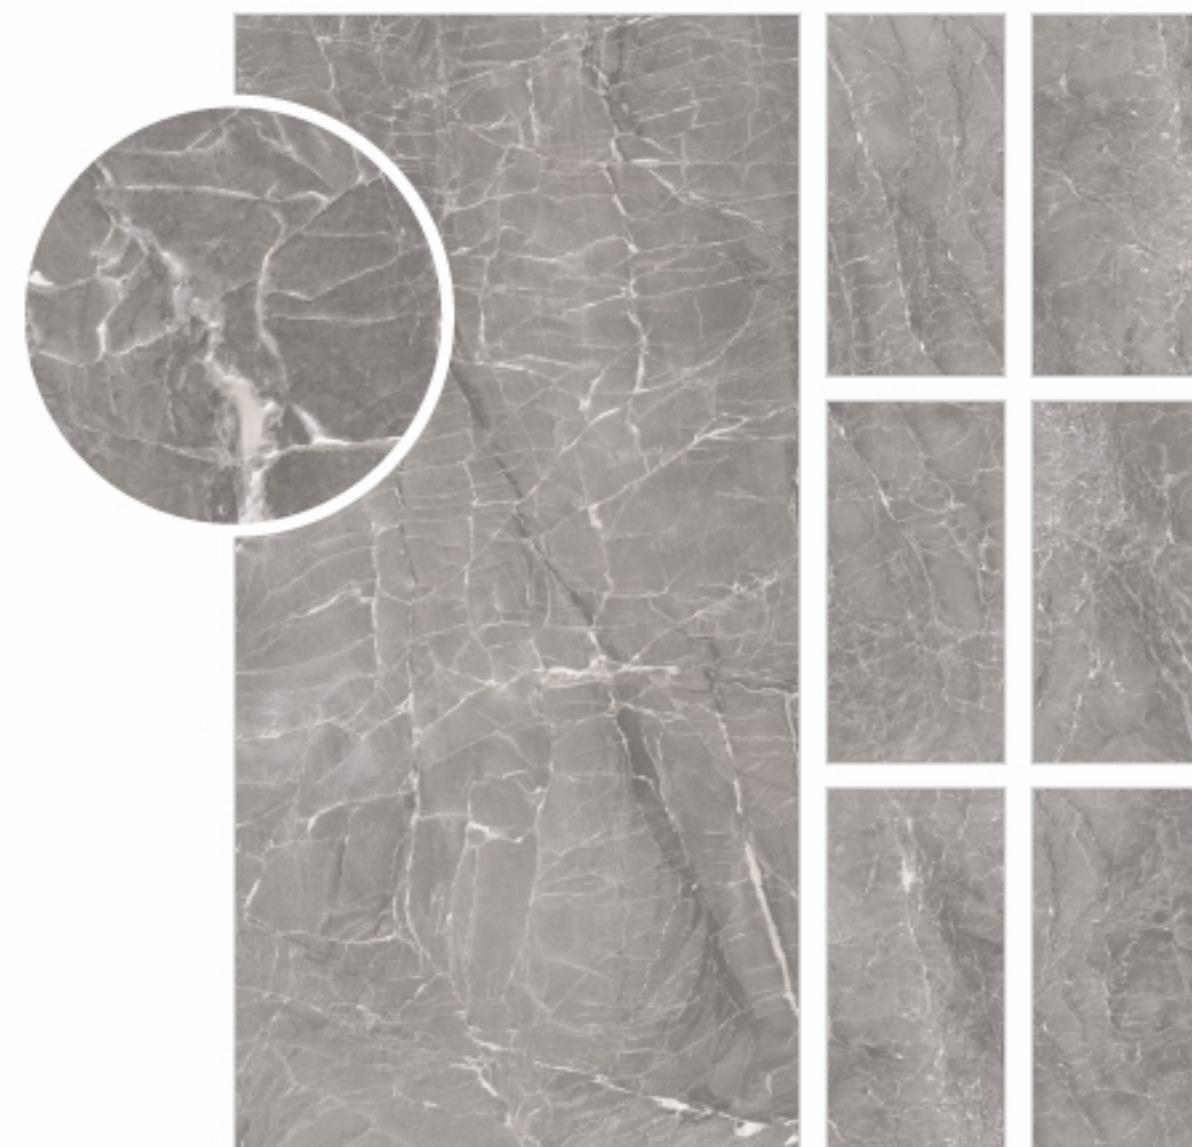

IS+ ALGERIA GREY

60x120cm
Finish - iShape+
Thickness - 9mm
Random - 08