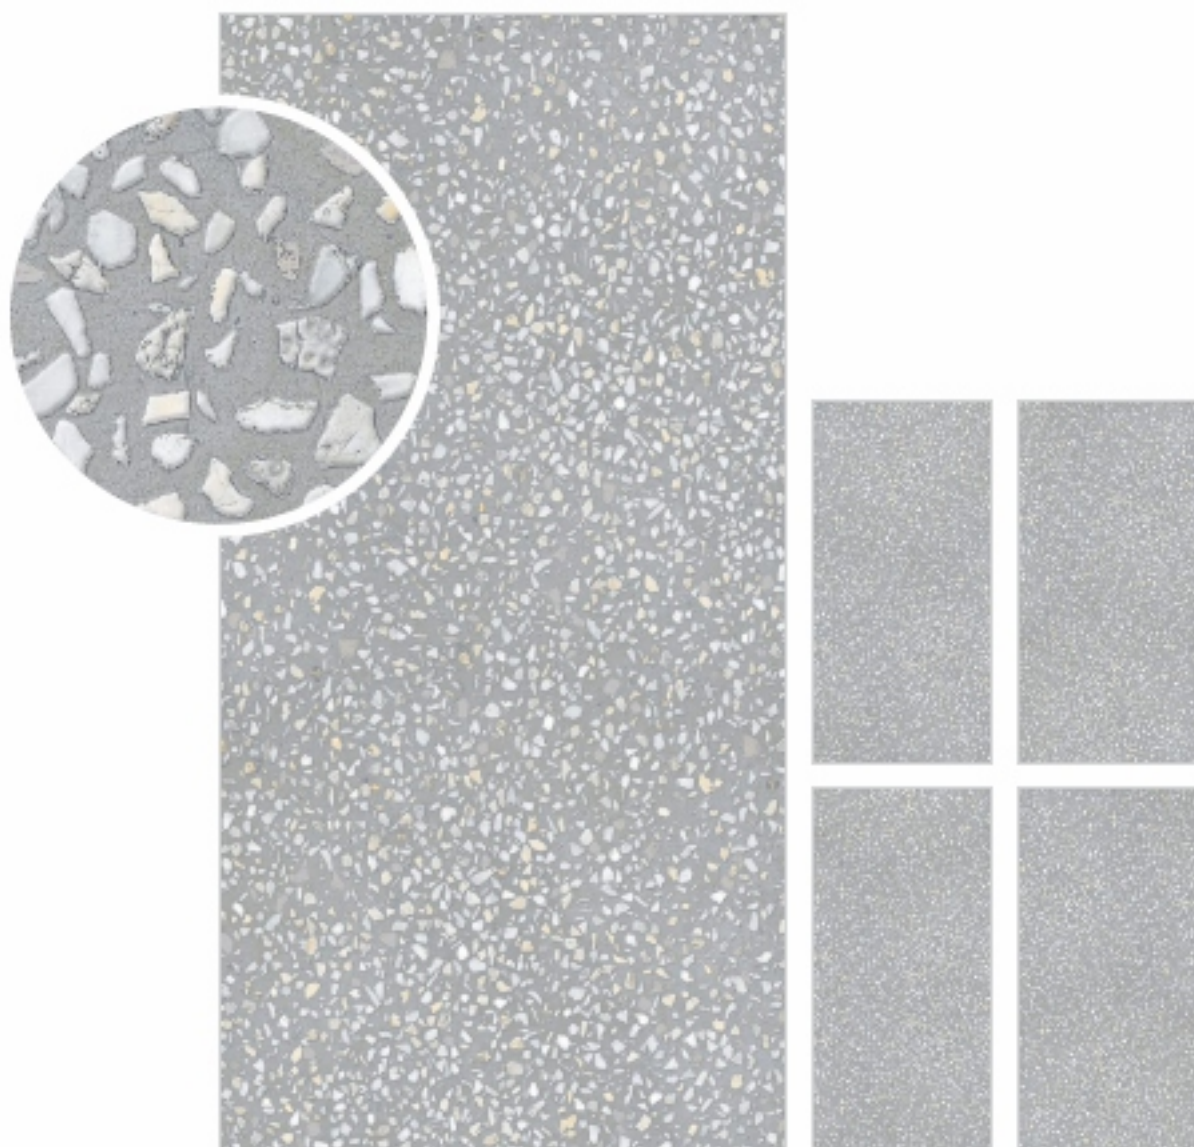

iShape+

IS+ TERRAZZO GREY

60x120cm

Finish - iShape+

Thickness - 9mm

Random - 04