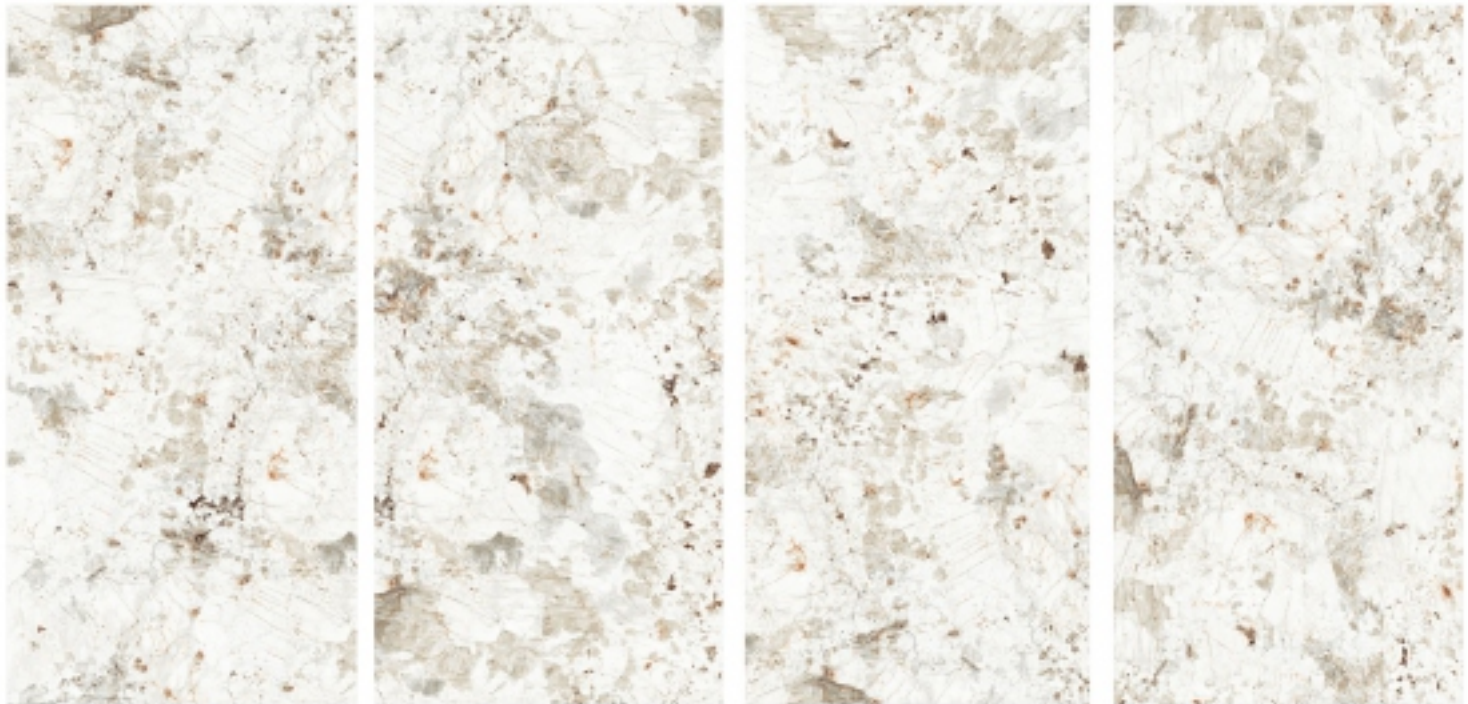

RANDOMS - 08

HIGHLY
DURABLE

LUXURIOUS
TOUCH

EASY TO
MAINTAIN

FIRE & WATER
PROOF

ECO
FRIENDLY