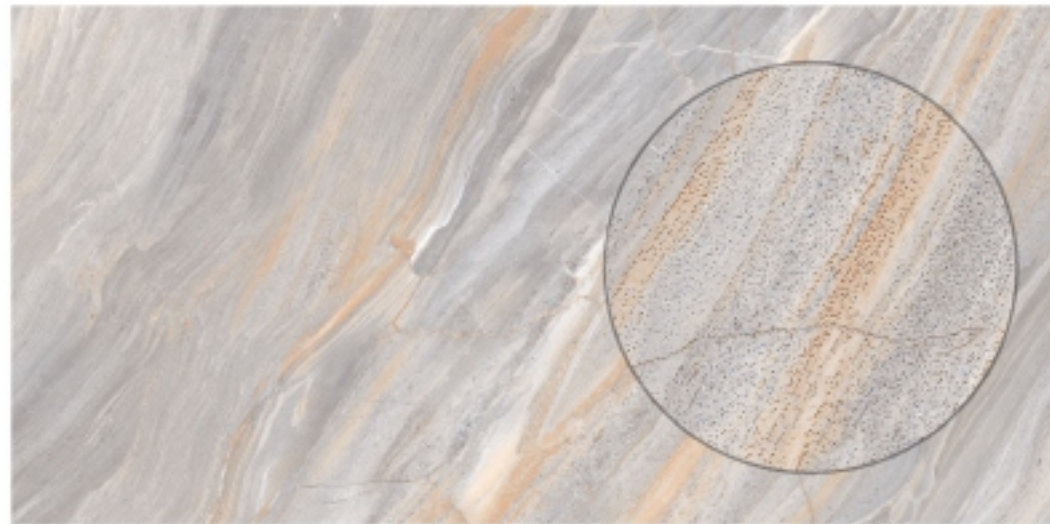

600X1200mm

DIGITAL GLAZED VITRIFIED TILES

ISHEEN

CANYON SILVER