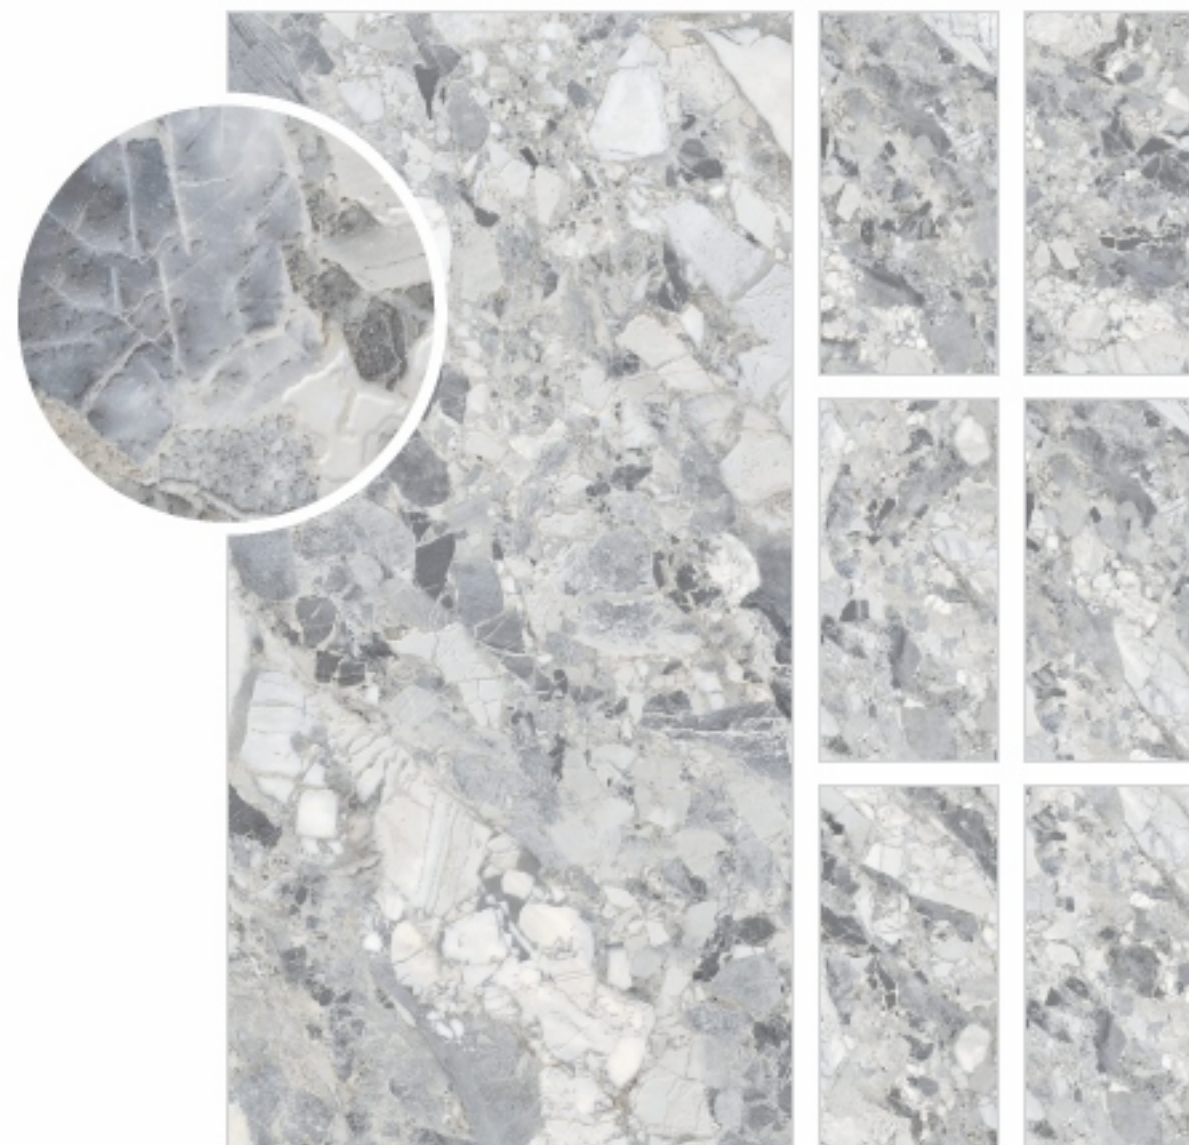

Random - 04

Wall - IS+ COPICO GREY

iShape+

IS+ COPICO GREY

60x120cm

Finish -iShape+

Thickness -9mm

Random -08