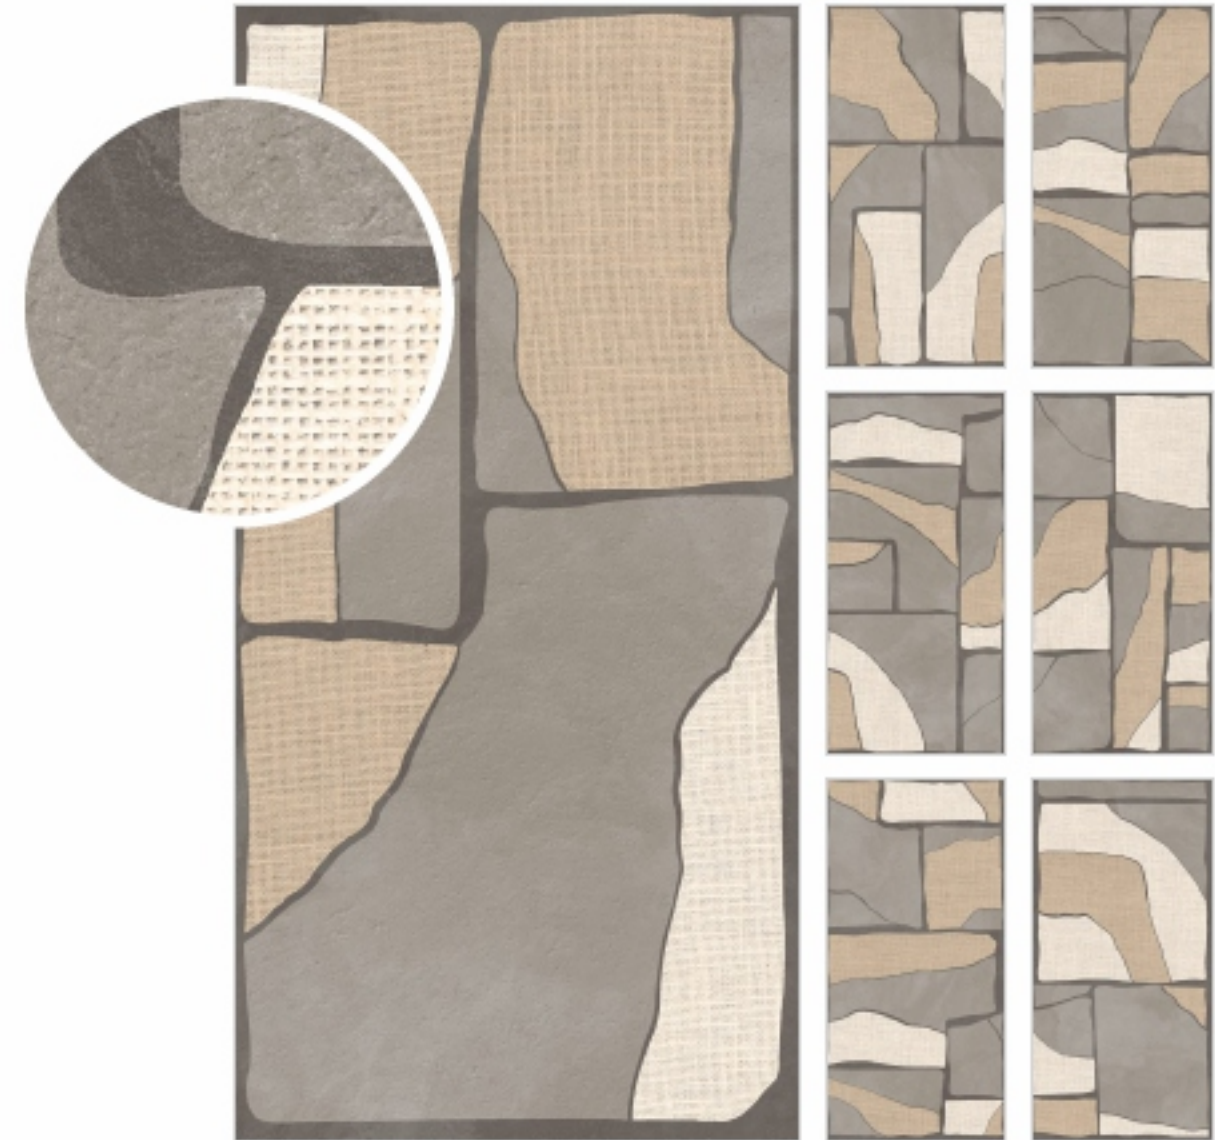

IS ASTER FUSION

60x120cm

Finish - iShape

Thickness - 9mm

Random - 08